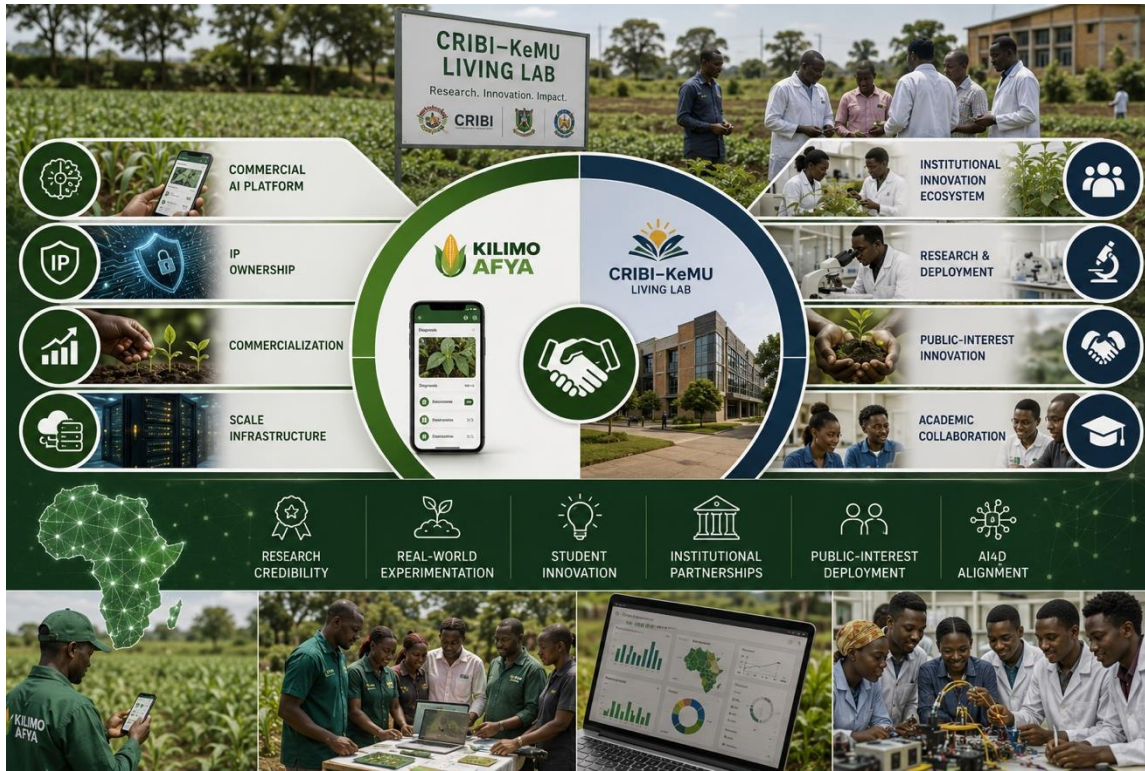

CRIBI-KeMU LIVING LAB

Institutional Innovation Ecosystem

Dual Structure

Why This Matters

- Research credibility
- Real-world experimentation
- Student innovation
- Institutional partnerships
- Public-interest deployment
- AI4D alignment