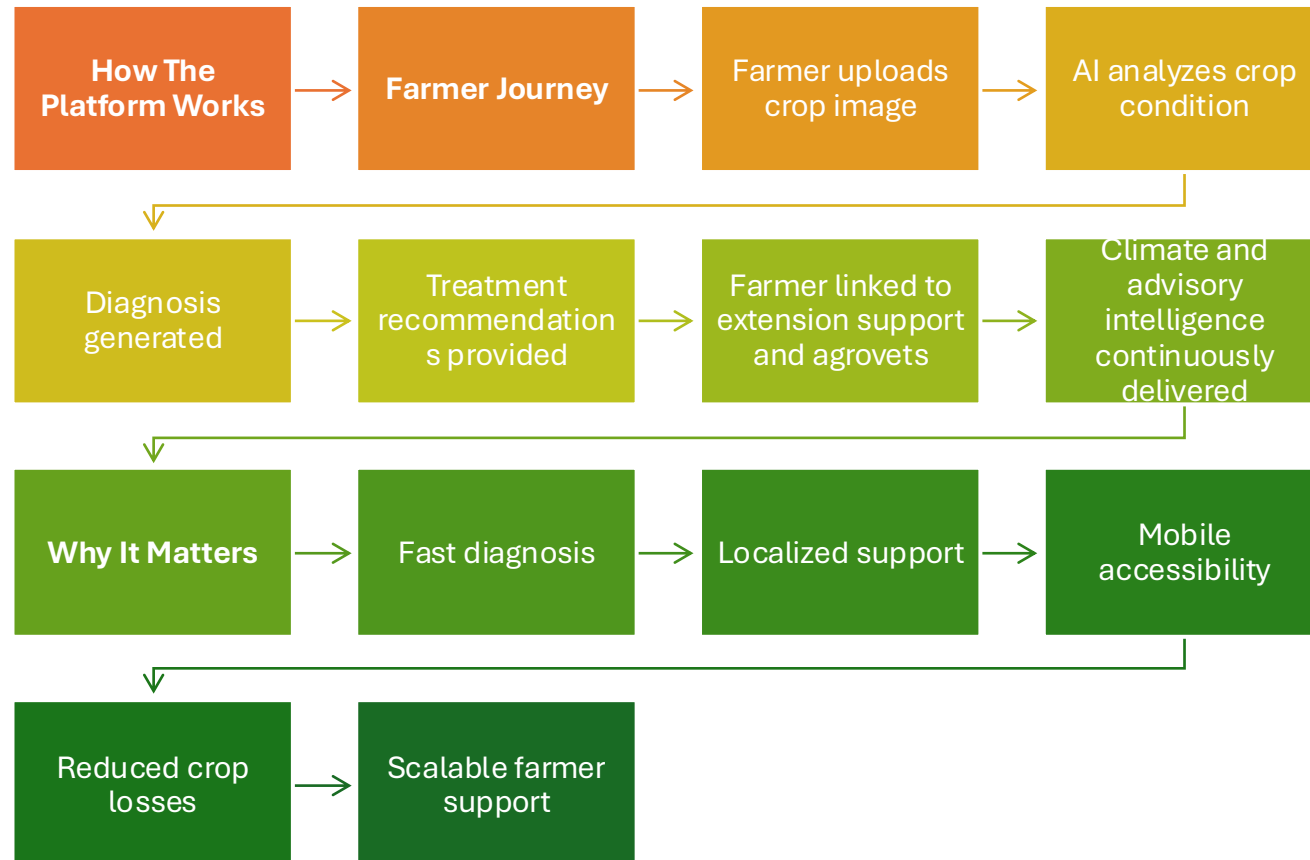

# THE SOLUTION

**KILIMO AFYA**

**AI-Powered Agricultural Intelligence Platform**

Kilimo Afya combines artificial intelligence, agricultural intelligence systems, climate intelligence, and localized deployment infrastructure to support African farmers at scale.

**Positioning**

Kilimo Afya is evolving beyond crop diagnosis into a scalable agricultural intelligence infrastructure ecosystem for Africa.

## Core Capabilities

AI crop diagnosis

Climate-smart alerts

Treatment recommendations

Extension linkage systems

Agroveter discovery

PCPB-aligned verification

# PRODUCT WORKFLOW